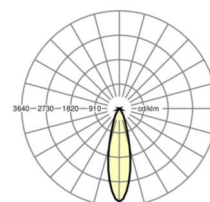

CHARACTERISTICS

Order number	37512054130
EAN number	4020863348084
Commodity code	94051190
Certification mark	IP 20, Protection class I, F, Indoor, CE
Impact resistance (IK rating)	IK02
Ambient temperatur	ta 25°C
Warranty period	5 years

ELECTRICAL ENGINEERING

Controller	Electronic driver (1 pcs.)
System output	35W
Mains voltage	230V/50Hz
Circuit breakers (inrush current)	14 pieces/B10, 24 pieces/B16, 24 pieces/C10, 40 pieces/C16

LIGHTING TECHNOLOGY

Placement	LED, Colour rendering/Light colour CRI ≥ 90 / 4000K
Colour tolerance (MacAdam)	3SDCM
Photobiological safety (Luminaire)	RG1
Nominal luminous flux	3790lm
LED service life	50000h L80/B50 (Tq 25°C)
Luminaire luminous efficiency	108lm/W
Flicker free	<5% @ 100Hz
Beam angle	30°
UGR lat./long.	17.6 / 17.6 (30° reflector)

MECHANICS

Housing colour	traffic white RAL 9016
Dimensions (LxWxH/DxH)	110mm x 180mm x 254mm
Weight (net)	1.2kg
Swivel and turn area (x/y/z)	+ 90° / 0° / 350°
Type of installation	Track mounting, Pendant light structure, Ceiling-mounted light structure

Dimensions

L	110 mm	Length
B	180 mm	Width
H	254 mm	Height
KL	133 mm	Length luminaire head or box for ballasts
KB	42 mm	Width luminaire head or box for ballasts
KH	53 mm	Height luminaire head or box for ballasts

DEEP-LINK

<https://www.regiolux.de/en/article/37512054130>

Reference	LED 3800lm 940
ηLB	100 %
Φ ↓/↑	100 % / 0 %
UGR lat./long.	17.6 / 17.6 (30° reflector)